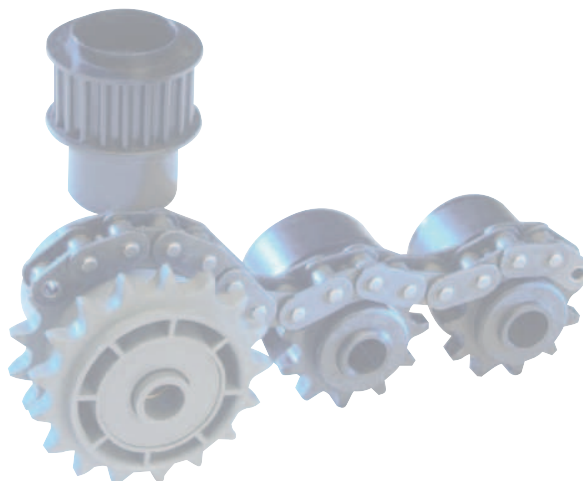

VR-			
Type	Di	Da	Load Rating C [daN]
50x1,5.40	47,3	49,8	80

**Other dimensions on request!**

- ☛ Housing: Plastic
- ☛ Single Labyrinth Seal: Plastic
- ☛ Bearing 6202  
also with two bearings available

**VR-40**