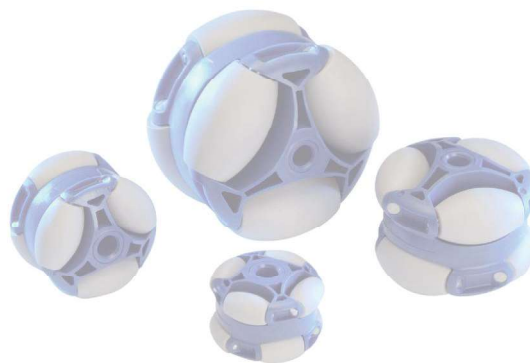

ASR-			
Type	D	B	Load Rating C [daN]
ASR-60	60	48	20
ASR-48	48	39	15
ASR-40	40	29	10

Other dimensions on request!

- ☛ Housing: Plastic
- ☛ Barrel-shaped Roller: Plastic
- ☛ Axis: 1.4301

ASR-

d [mm]  
8; 10; SW9

# Polydirectional Wheel