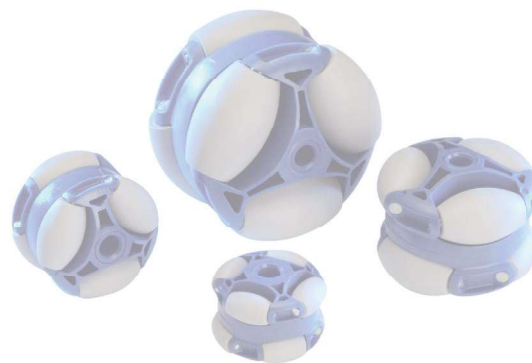

ASR-			
Type	D	B	Load Rating C [daN]
ASR-80	80	64	40
Other dimensions on request!			

- ☛ Housing: Plastic
- ☛ Barrel-shaped Roller: Plastic
- ☛ Axis: 1.4301

ASR-

d [mm]  
8; 12; 15; SW14

C [daN]  
40

T [°C]  
0° - 80°

Carton [pcs.]

50

# Polydirectional Wheel